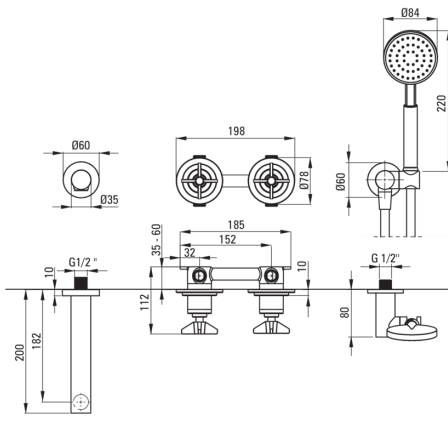

TEMISTO

Concealed shower set

Product code: BQT_M18P
 EAN: 5907650889779
 Color: brass
 Warranty [years]: 7

Mixer

| | |
|---------------------|-------------------|
| Finish | brass |
| Material | brass |
| Mixer type | mixer, two-handle |
| Installation method | concealed |
| Acoustic group [db] | I ($x \leq 20$) |

Mixer cartridge

| | |
|------------------------|-------|
| Ceramic cartridge size | 35 mm |
| Cold start | Yes |

Spout

| | |
|------------|-------|
| Spout type | still |
| Material | brass |

Function switch

| | |
|-------------|--------------------|
| Switch type | ceramic mechanical |
|-------------|--------------------|

Hose

| | |
|-------------|----------------|
| Length [mm] | 1500 |
| Braid type | double braided |
| Anti-twist | 2 |

Hand shower

| | |
|---------------------|-----|
| Number of functions | 1 |
| Anti-calc | Yes |

Features:

- Design that connects the past with the future
- Hand-crafted elements
- Flush-mounted installation ensures the aesthetics of the bathroom
- The mixer body is made of the highest quality brass
- Anti-calc hand shower
- Adjustable shower hand angle
- Durable hose ends made of brass
- Anti-twist system, preventing the hose from twisting
- Dedicated cleaning agent, safe for cleaned surfaces