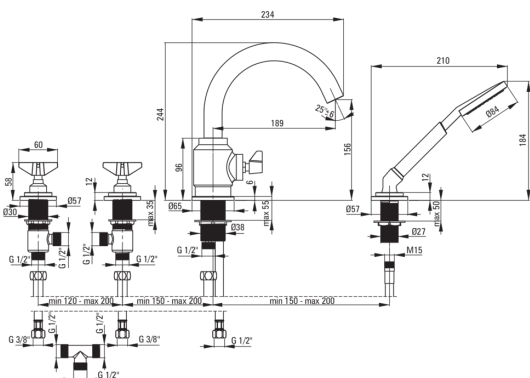

TEMISTO

Bath mixer, 4-hole

Product code: BQT_M14D

EAN: 5908212076033

Color: brass

Warranty [years]: 7

Mixer

Finish	brass
Material	brass
Mixer type	two-handle
Installation method	standing
Acoustic group [db]	I ($x \leq 20$)

Mixer cartridge

Ceramic cartridge size	1/2"
------------------------	------

Spout

Spout type	still
Mixer spout range [mm]	189
Material	brass

Function switch

Switch type	ceramic mechanical
-------------	--------------------

Aerator

Aerator type	swivel
Aerator size	M24

Connecting hose

Length [mm]	450
Installation thread	3/8"
Connection thread	M8

Hose

Length [mm]	1500
Braid type	double braided
Anti-twist	2

Hand shower

Number of functions	1
Anti-calc	Yes

Features:

- Design that connects the past with the future
- Hand-crafted elements
- Ceramic function switch
- The mixer body is made of the highest quality brass
- The mixer is equipped with a stream aerator
- The movable aerator allows you to direct the water stream
- The mounting sleeve facilitates the installation of the mixer
- 45 cm connection hoses included
- Innovative and durable brass color coating
- Anti-twist system, preventing the hose from twisting
- Only the best materials, the quality of which has been confirmed by laboratory tests
- Durable hose ends made of brass
- Anti-calc hand shower
- Cleaning agent for fixtures in all colors available