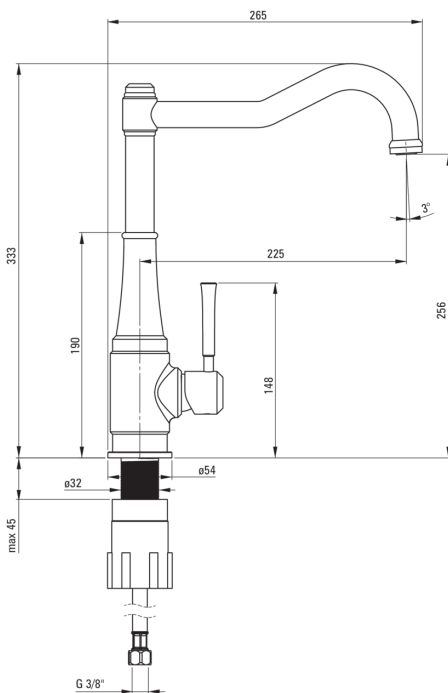

## Kitchen tap, with rectangular spout

Product code: BQT\_D63M

EAN: 5908212098981

Color: titanium

Warranty [years]: 7

### Mixer cartridge

Ceramic cartridge size	25 mm
------------------------	-------

### Spout

Spout type	swivel
Mixer spout range [mm]	225
Material	brass

### Connecting hose

Length [mm]	450
Installation thread	3/8"
Connection thread	M10