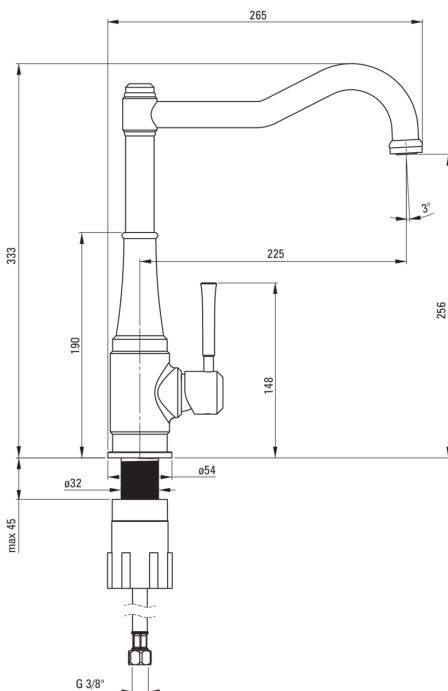

## Kitchen tap, with rectangular spout

Product code: BQT\_D63M

EAN: 5908212098981

Color: titanium

Warranty [years]: 7

### Mixer cartridge

Ceramic cartridge size	25 mm
------------------------	-------

### Spout

Spout type	swivel
Mixer spout range [mm]	225
Material	brass

### Connecting hose

Length [mm]	450
Installation thread	3/8"
Connection thread	M10