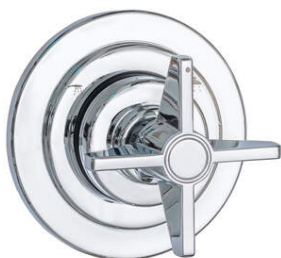

TEMISTO

Shower mixer, concealed

Product code: BQT_044P

EAN: 5907650811084

Color: chrome

Warranty [years]: 7

Mixer

Finish	chrome
Material	brass
Mixer type	mixer, two-handle
Installation method	concealed
Acoustic group [db]	1 ($x \leq 20$)

Mixer cartridge

Ceramic cartridge size	35 mm
Cold start	Yes

Function switch

Switch type	ceramic mechanical
-------------	--------------------

Features:

- Flush-mounted installation ensures the aesthetics of the bathroom
- Hand-crafted elements
- Design that connects the past with the future
- Ceramic function switch
- The mixer body is made of the highest quality brass
- Only the best materials, the quality of which has been confirmed by laboratory tests
- The offer includes a cleaning agent for fixtures in all colors