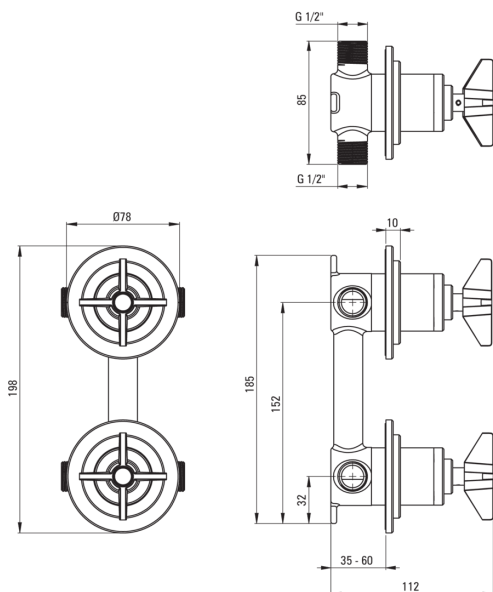

TEMISTO

Shower mixer, concealed

Product code: BQT_044P

EAN: 5907650811084

Color: chrome

Warranty [years]: 7

Mixer

Finish	chrome
Material	brass
Mixer type	mixer, two-handle
Installation method	concealed
Acoustic group [db]	1 ($x \leq 20$)

Mixer cartridge

Ceramic cartridge size	35 mm
Cold start	Yes

Function switch

Switch type	ceramic mechanical
-------------	--------------------

Features:

- Flush-mounted installation ensures the aesthetics of the bathroom
- Hand-crafted elements
- Design that connects the past with the future
- Ceramic function switch
- The mixer body is made of the highest quality brass
- Only the best materials, the quality of which has been confirmed by laboratory tests
- The offer includes a cleaning agent for fixtures in all colors