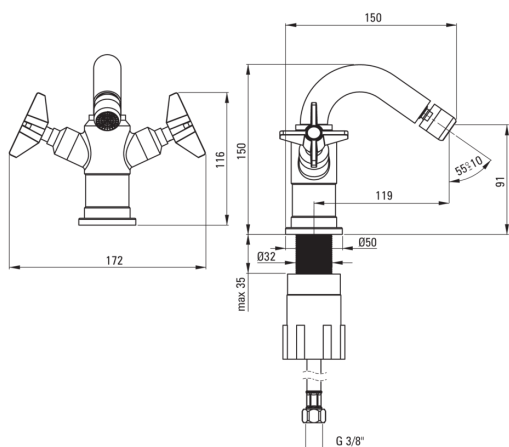

TEMISTO

Bidet tap

Product code: BQT_031D

EAN: 5908212075920

Color: chrome

Warranty [years]: 7

Mixer

Finish	chrome
Mixer type	two-handle
Installation method	standing
Flow class [l/min]	Z - 4-9 l/min
Acoustic group [db]	I (x ≤ 20)

Mixer cartridge

Ceramic cartridge size	1/2"
------------------------	------

Spout

Spout type	swivel
Mixer spout range [mm]	119
Material	stainless steel

Aerator

Aerator type	honeycomb
Aerator size	M22

Connecting hose

Length [mm]	450
Installation thread	3/8"
Connection thread	M10

Plug

Type	click-clack
Type	with overflow

Features:

- The mixer body is made of the highest quality brass
- The mixer is equipped with a stream aerator
- The mounting sleeve facilitates the installation of the mixer
- 45 cm connection hoses included
- Z flow class (4-9 l/min) allowing for water consumption reduction
- Functional click-clack plug included
- Hand-crafted elements
- Design that connects the past with the future
- Only the best materials, the quality of which has been confirmed by laboratory tests
- The offer includes a cleaning agent for fixtures in all colors