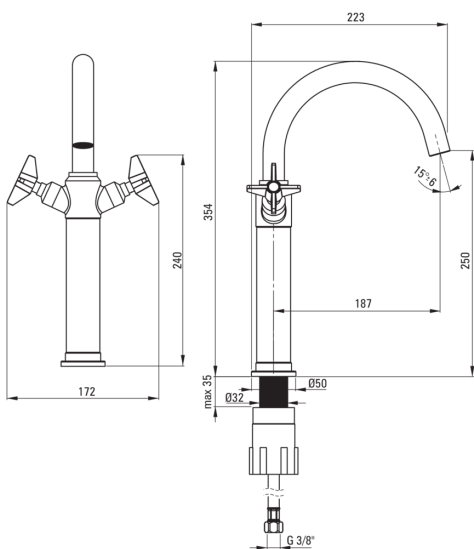

TEMISTO

Washbasin tap, tall

Product code: BQT_025D

EAN: 5908212075937

Color: chrome

Warranty [years]: 7

Mixer

Finish	chrome
Material	brass
Mixer type	two-handle
Installation method	standing
Acoustic group [db]	I ($x \leq 20$)

Mixer cartridge

Ceramic cartridge size	1/2"
------------------------	------

Spout

Spout type	swivel
Mixer spout range [mm]	198
Material	stainless steel

Aerator

Aerator type	honeycomb, swivel
--------------	-------------------

Connecting hose

Length [mm]	450
Installation thread	3/8"
Connection thread	M10

Features:

- The mixer body is made of the highest quality brass
- The mixer is equipped with a stream aerator
- The movable aerator allows you to direct the water stream
- The mounting sleeve facilitates the installation of the mixer
- 45 cm connection hoses included
- Hand-crafted elements
- Design that connects the past with the future
- Only the best materials, the quality of which has been confirmed by laboratory tests
- we recommend buying a universal plug in the color of the mixer
- The offer includes a cleaning agent for fixtures in all colors