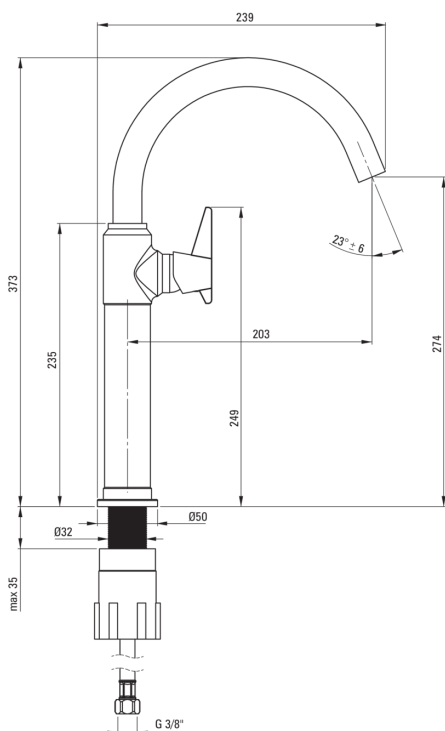

TEMISTO

Washbasin tap, tall

Product code: BQT_021K

EAN: 5907650874782

Color: chrome

Warranty [years]: 7

Mixer

Finish	chrome
Material	brass
Mixer type	single-handle, mixer
Installation method	standing
Flow class [l/min]	Z - 4-9 l/min
Acoustic group [db]	I (x ≤ 20)
Plug included in the set	Yes

Mixer cartridge

Ceramic cartridge size	25 mm
------------------------	-------

Spout

Spout type	swivel
Mixer spout range [mm]	203
Material	stainless steel

Aerator

Aerator type	swivel, honeycomb
--------------	-------------------

Connecting hose

Length [mm]	450
Installation thread	3/8"
Connection thread	M10

Plug

Type	click-clack
Type	without overflow

Features:

- The mixer body is made of the highest quality brass
- The mixer is equipped with a stream aerator
- The movable aerator allows you to direct the water stream
- The mounting sleeve facilitates the installation of the mixer
- 45 cm connection hoses included
- Z flow class (4-9 l/min) allowing for water consumption reduction
- Functional click-clack plug included
- The lever on the side makes it easier to keep the spout clean
- Hand-crafted elements
- Design that connects the past with the future
- Only the best materials, the quality of which has been confirmed by laboratory tests
- Cleaning agent for fixtures in all colors available