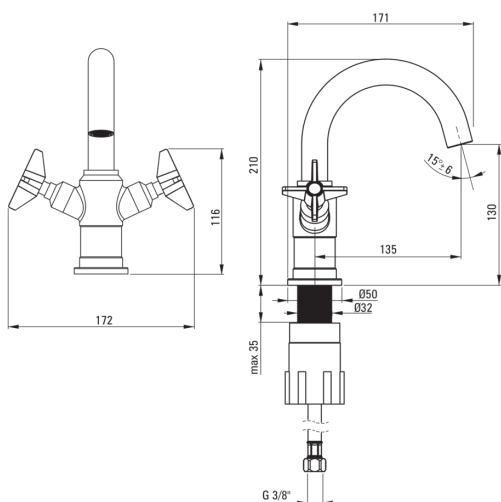

TEMISTO

Washbasin tap

Product code: BQT_021D

EAN: 5908212075913

Color: chrome

Warranty [years]: 7

Mixer

Finish	chrome
Material	brass
Mixer type	two-handle
Installation method	standing
Acoustic group [db]	I ($x \leq 20$)
Plug included in the set	Yes

Mixer cartridge

Ceramic cartridge size	1/2"
------------------------	------

Spout

Spout type	swivel
Mixer spout range [mm]	135
Material	stainless steel

Aerator

Aerator type	swivel, honeycomb
--------------	-------------------

Connecting hose

Length [mm]	450
Installation thread	3/8"
Connection thread	M10

Plug

Type	click-clack
Type	with overflow

Features:

- The mixer body is made of the highest quality brass
- The mixer is equipped with a stream aerator
- The movable aerator allows you to direct the water stream
- The mounting sleeve facilitates the installation of the mixer
- 45 cm connection hoses included
- Functional click-clack plug included
- Hand-crafted elements
- Design that connects the past with the future
- Only the best materials, the quality of which has been confirmed by laboratory tests
- The offer includes a cleaning agent for fixtures in all colors