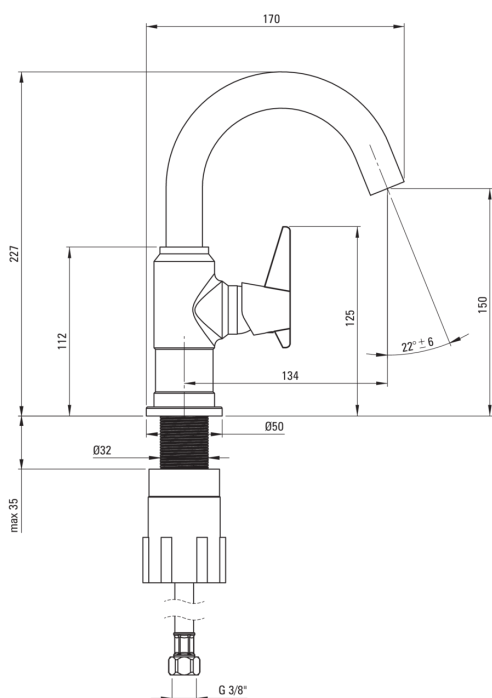

## Washbasin tap

Product code: BQT\_020M

EAN: 5907650827412

Color: chrome

Warranty [years]: 7

### Mixer cartridge

Ceramic cartridge size	25 mm
------------------------	-------

### Spout

Spout type	swivel
Mixer spout range [mm]	134
Material	stainless steel

### Connecting hose

Length [mm]	450
Installation thread	3/8"
Connection thread	M10