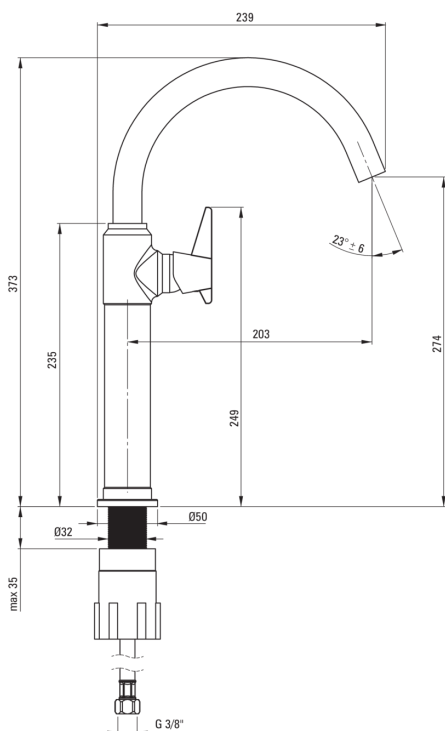

## Washbasin tap, tall

Product code: BQT\_020K

EAN: 5907650827405

Color: chrome

Warranty [years]: 7

### Mixer cartridge

Ceramic cartridge size	25 mm
------------------------	-------

### Spout

Spout type	swivel
Mixer spout range [mm]	203
Material	stainless steel

### Connecting hose

Length [mm]	450
Installation thread	3/8"
Connection thread	M10