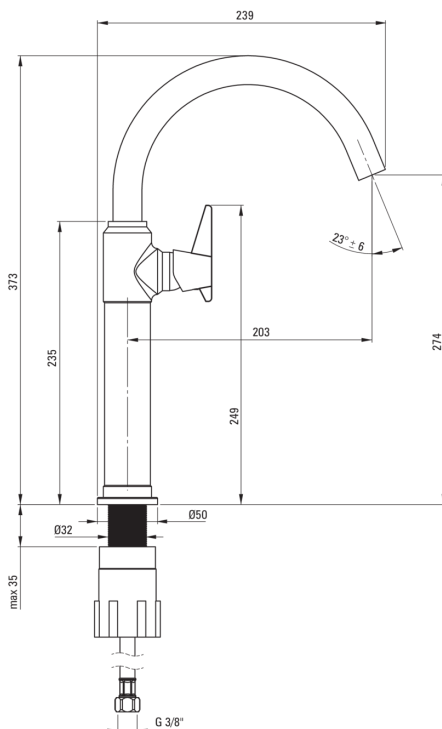

## Washbasin tap, tall

Product code: BQT\_020K

EAN: 5907650827405

Color: chrome

Warranty [years]: 7

### Mixer cartridge

Ceramic cartridge size	25 mm
------------------------	-------

### Spout

Spout type	swivel
Mixer spout range [mm]	203
Material	stainless steel

### Connecting hose

Length [mm]	450
Installation thread	3/8"
Connection thread	M10