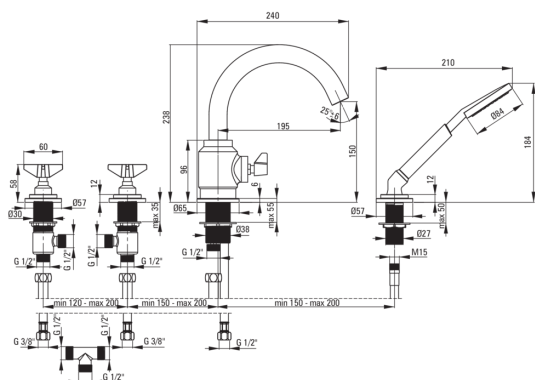

TEMISTO

Bath mixer, 4-hole

Product code: BQT_014D

EAN: 5908212075951

Color: chrome

Warranty [years]: 7

Mixer

Finish	chrome
Material	brass
Mixer type	two-handle
Installation method	standing
Acoustic group [db]	I ($x \leq 20$)

Mixer cartridge

Ceramic cartridge size	1/2"
------------------------	------

Spout

Spout type	still
Mixer spout range [mm]	195
Material	stainless steel

Function switch

Switch type	ceramic mechanical
-------------	--------------------

Aerator

Aerator type	swivel
Aerator size	M24

Connecting hose

Length [mm]	450
Installation thread	3/8"
Connection thread	M8

Hose

Length [mm]	1500
Braid type	double braided
Anti-twist	1

Hand shower

Number of functions	1
Anti-calc	Yes

Features:

- Design that connects the past with the future
- Hand-crafted elements
- Ceramic function switch
- The mixer body is made of the highest quality brass
- The mixer is equipped with a stream aerator
- The movable aerator allows you to direct the water stream
- The mounting sleeve facilitates the installation of the mixer
- 45 cm connection hoses included
- Anti-twist system, preventing the hose from twisting
- Only the best materials, the quality of which has been confirmed by laboratory tests
- Anti-calc hand shower
- Durable hose ends made of brass
- Cleaning agent for fixtures in all colors available