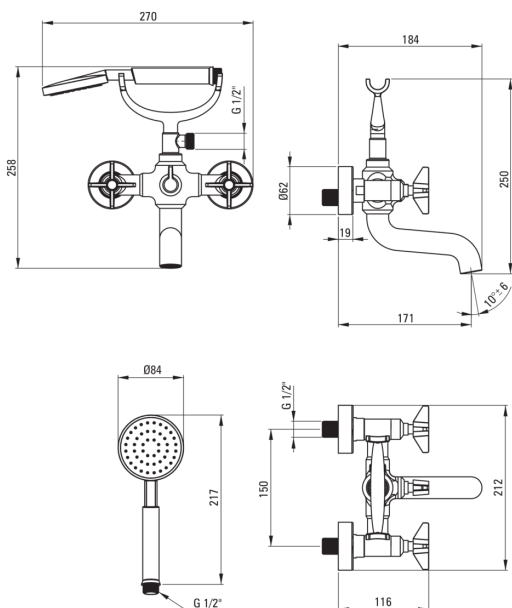

TEMISTO

Bath mixer

Product code: BQT_011D

EAN: 5908212075715

Color: chrome

Warranty [years]: 7

Mixer

Finish	chrome
Material	brass
Mixer type	two-handle
Installation method	wall-mounted
Acoustic group [db]	I ($x \leq 20$)

Mixer cartridge

Ceramic cartridge size	1/2"
------------------------	------

Spout

Spout type	still
Mixer spout range [mm]	171
Material	stainless steel

Function switch

Switch type	ceramic mechanical
-------------	--------------------

Aerator

Aerator type	honeycomb, swivel
Aerator size	M24

Hose

Length [mm]	1500
Braid type	double braided
Anti-twist	2

Hand shower

Number of functions	1
Anti-calc	Yes

Features:

- Design that connects the past with the future
- Hand-crafted elements
- Ceramic function switch
- The mixer body is made of the highest quality brass
- The mixer is equipped with a stream aerator
- The movable aerator allows you to direct the water stream
- Anti-twist system, preventing the hose from twisting
- Only the best materials, the quality of which has been confirmed by laboratory tests
- Anti-calc hand shower
- Cleaning agent for fixtures in all colors available