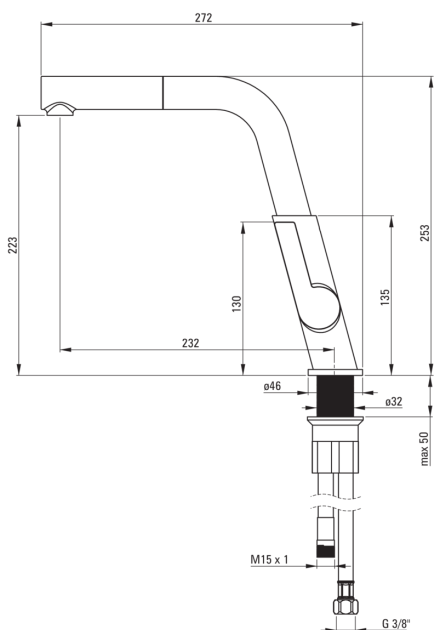

SILIA Kitchen tap

Product code: BQS_Z73M

EAN: 5907650874133

Color: gold

Warranty [years]: 7

Mixer

Finish	gold
Material	brass
Mixer type	single-handle, mixer
Installation method	standing
Flow class [l/min]	Z - 4-9 l/min
Acoustic group [db]	II (20 < x ≤ 30)
Check valves	Yes

Mixer cartridge

Ceramic cartridge size	25 mm

Spout

Spout type	pull-out, swivel
Mixer spout range [mm]	233

Aerator

Aerator type	swivel

Connecting hose

Length [mm]	450
Installation thread	3/8"
Connection thread	M8

Hose

Length [mm]	1500
Braid type	single-braided

Features:

- The mixer body is made of the highest quality brass
- The mixer is equipped with a stream aerator
- The movable aerator allows you to direct the water stream
- The mixer with functional pull-out spout
- The mounting sleeve facilitates the installation of the mixer
- 45 cm connection hoses included
- Z flow class (4-9 l/min) allowing for water consumption reduction
- The mixer is equipped with non-return valves so that the mixed water does not flow back into the installation
- Only the best materials, the quality of which has been confirmed by laboratory tests
- Cleaning agent for fixtures in all colors available