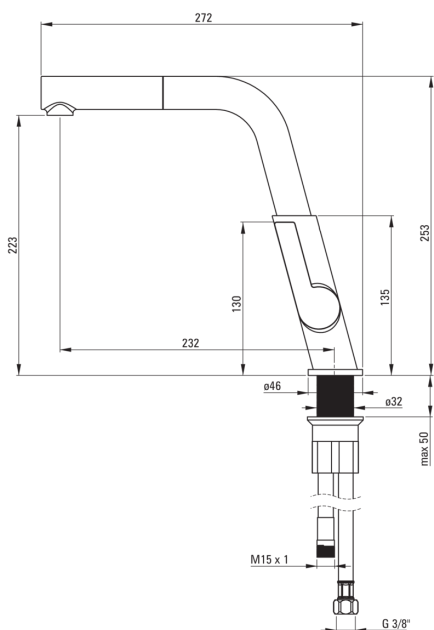

SILIA

Kitchen tap

Product code: BQS_Z73M

EAN: 5907650874133

Color: gold

Warranty [years]: 7

Mixer

Finish	gold
Material	brass
Mixer type	single-handle, mixer
Installation method	standing
Flow class [l/min]	Z - 4-9 l/min
Acoustic group [db]	II (20 < x ≤ 30)
Check valves	Yes

Mixer cartridge

Ceramic cartridge size	25 mm
------------------------	-------

Spout

Spout type	pull-out, swivel
Mixer spout range [mm]	233

Aerator

Aerator type	swivel
--------------	--------

Connecting hose

Length [mm]	450
Installation thread	3/8"
Connection thread	M8

Hose

Length [mm]	1500
Braid type	single-braided

Features:

- The mixer body is made of the highest quality brass
- The mixer is equipped with a stream aerator
- The movable aerator allows you to direct the water stream
- The mixer with functional pull-out spout
- The mounting sleeve facilitates the installation of the mixer
- 45 cm connection hoses included
- Z flow class (4-9 l/min) allowing for water consumption reduction
- The mixer is equipped with non-return valves so that the mixed water does not flow back into the installation
- Only the best materials, the quality of which has been confirmed by laboratory tests
- Cleaning agent for fixtures in all colors available