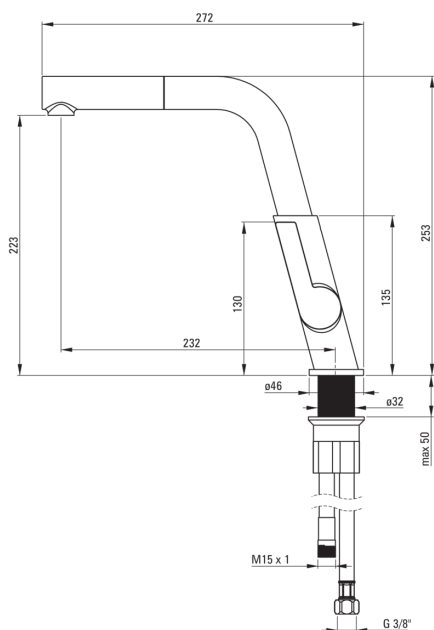

SILIA Kitchen tap

Product code: BQS_R73M

EAN: 5907650821199

Color: brushed gold

Warranty [years]: 7

Mixer

Finish	gold
Material	brass
Mixer type	single-handle, mixer
Installation method	standing
Flow class [l/min]	Z - 4-9 l/min
Acoustic group [db]	II (20 < x ≤ 30)
Check valves	Yes

Mixer cartridge

Ceramic cartridge size	25 mm
------------------------	-------

Spout

Spout type	pull-out, swivel
Mixer spout range [mm]	233

Aerator

Aerator type	swivel
--------------	--------

Connecting hose

Length [mm]	450
Installation thread	3/8"
Connection thread	M8

Hose

Length [mm]	1500
Braid type	single-braided

Hand shower

Number of functions	1
---------------------	---

Features:

- The mixer body is made of the highest quality brass
- 45 cm connection hoses included
- The mixer is equipped with a stream aerator
- The movable aerator allows you to direct the water stream
- The mixer with functional pull-out spout
- Only the best materials, the quality of which has been confirmed by laboratory tests
- Z flow class (4-9 l/min) allowing for water consumption reduction
- The mixer is equipped with non-return valves so that the mixed water does not flow back into the installation
- Cleaning agent for fixtures in all colors available
- Innovative and easy to maintain brushed gold coating