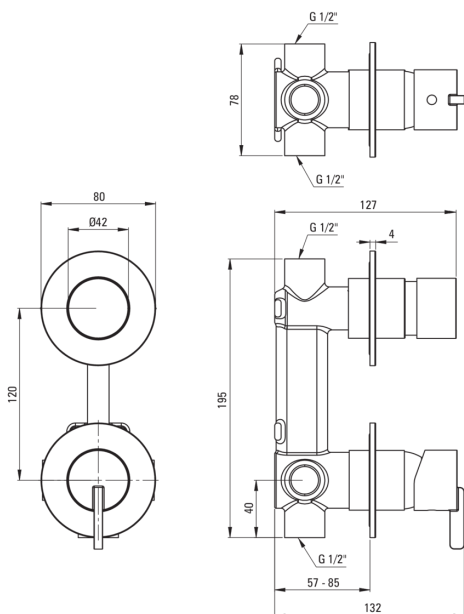

SILIA

Shower mixer, concealed

Product code: BQS_R44P

EAN: 5907650826972

Color: brushed gold

Warranty [years]: 7

Mixer

Finish	brushed gold
Material	brass
Mixer type	single-handle, mixer
Installation method	concealed
Acoustic group [db]	1 ($x \leq 20$)

Mixer cartridge

Ceramic cartridge size	35 mm
------------------------	-------

Function switch

Switch type	click mechanical
-------------	------------------

Features:

- Noble form and timeless simplicity
- Ceramic mechanical Click type function switch
- Flush-mounted installation ensures the aesthetics of the bathroom
- The mixer body is made of the highest quality brass
- Only the best materials, the quality of which has been confirmed by laboratory tests
- The offer includes a cleaning agent for fixtures in all colors
- Innovative and easy to maintain brushed gold coating