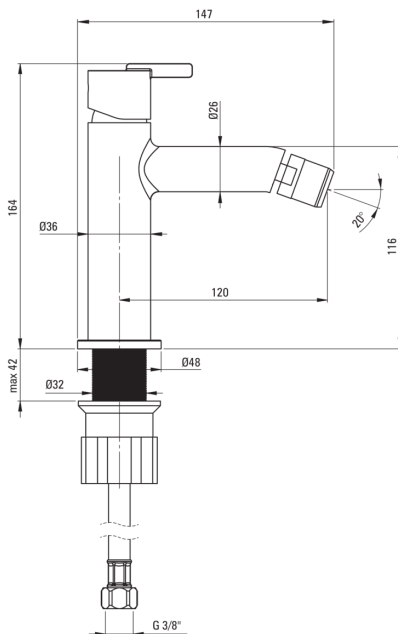

## Bidet tap

**Product code:** BQS\_R30M  
**EAN:** 5907650826941  
**Color:** brushed gold  
**Warranty [years]:** 7

### Mixer cartridge

Ceramic cartridge size	25 mm
------------------------	-------

### Spout

Mixer spout range [mm]	120
Material	brass

### Connecting hose

Length [mm]	450
Installation thread	3/8"
Connection thread	M10