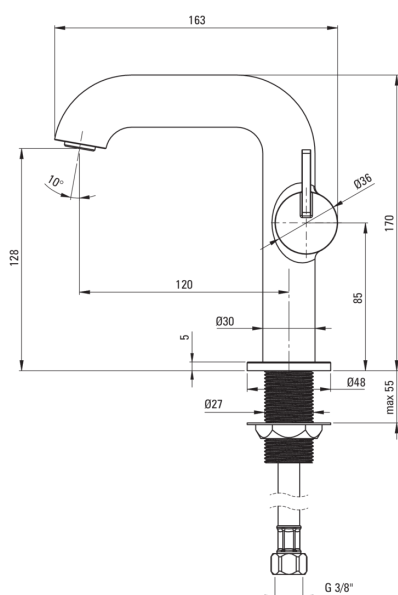

## Washbasin tap, with rectangular spout

Product code: BQS\_R24M

EAN: 5907650826903

Color: brushed gold

Warranty [years]: 7

### Mixer cartridge

Ceramic cartridge size	25 mm
------------------------	-------

### Spout

Mixer spout range [mm]	120
Material	brass

### Connecting hose

Length [mm]	450
Installation thread	3/8"
Connection thread	M10