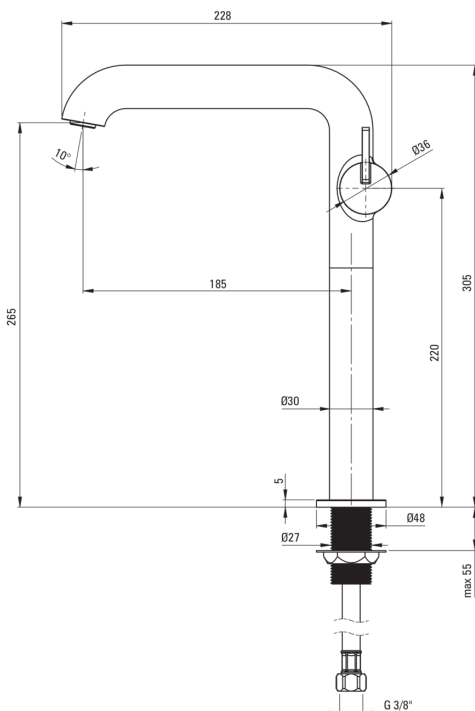

SILIA

Washbasin tap, tall

Product code: BQS_R24K
EAN: 5907650826927
Color: brushed gold
Warranty [years]: 7

Mixer

Finish	brushed gold
Material	brass
Mixer type	single-handle, mixer
Installation method	standing
Flow class [l/min]	Z - 4-9 l/min
Acoustic group [db]	I (x ≤ 20)

Mixer cartridge

Ceramic cartridge size	25 mm
------------------------	-------

Spout

Spout type	still
Mixer spout range [mm]	185
Material	brass

Aerator

Aerator type	flat, swivel, honeycomb
Aerator size	M24

Connecting hose

Length [mm]	450
Installation thread	3/8"
Connection thread	M10

Features:

- Noble form and timeless simplicity
- The mixer body is made of the highest quality brass
- The mixer is equipped with a stream aerator
- The movable aerator allows you to direct the water stream
- Only the best materials, the quality of which has been confirmed by laboratory tests
- 45 cm connection hoses included
- The mounting sleeve facilitates the installation of the mixer
- Z flow class (4-9 l/min) allowing for water consumption reduction
- The lever on the side makes it easier to keep the spout clean
- The offer includes a cleaning agent for fixtures in all colors
- Innovative and easy to maintain brushed gold coating