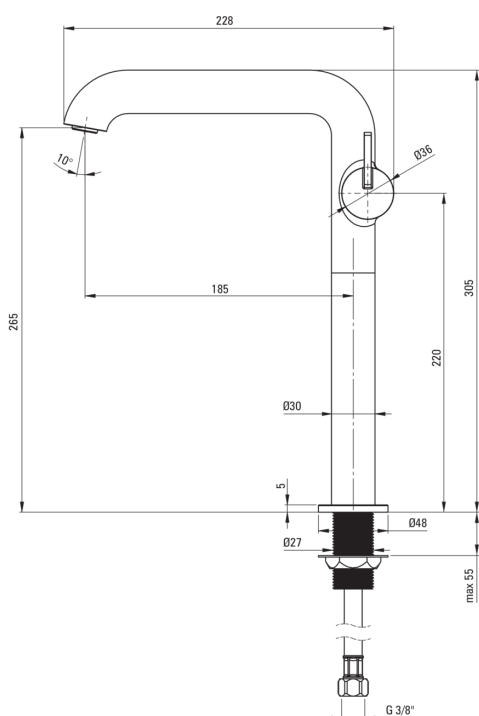

SILIA

Washbasin tap, tall

Product code: BQS_R24K

EAN: 5907650826927

Color: brushed gold

Warranty [years]: 7

Mixer

Finish	brushed gold
Material	brass
Mixer type	single-handle, mixer
Installation method	standing
Flow class [l/min]	Z - 4-9 l/min
Acoustic group [db]	I (x ≤ 20)

Mixer cartridge

Ceramic cartridge size	25 mm
------------------------	-------

Spout

Spout type	still
Mixer spout range [mm]	185
Material	brass

Aerator

Aerator type	flat, swivel, honeycomb
Aerator size	M24

Connecting hose

Length [mm]	450
Installation thread	3/8"
Connection thread	M10

Features:

- Noble form and timeless simplicity
- The mixer body is made of the highest quality brass
- The mixer is equipped with a stream aerator
- The movable aerator allows you to direct the water stream
- Only the best materials, the quality of which has been confirmed by laboratory tests
- 45 cm connection hoses included
- The mounting sleeve facilitates the installation of the mixer
- Z flow class (4-9 l/min) allowing for water consumption reduction
- The lever on the side makes it easier to keep the spout clean
- The offer includes a cleaning agent for fixtures in all colors
- Innovative and easy to maintain brushed gold coating