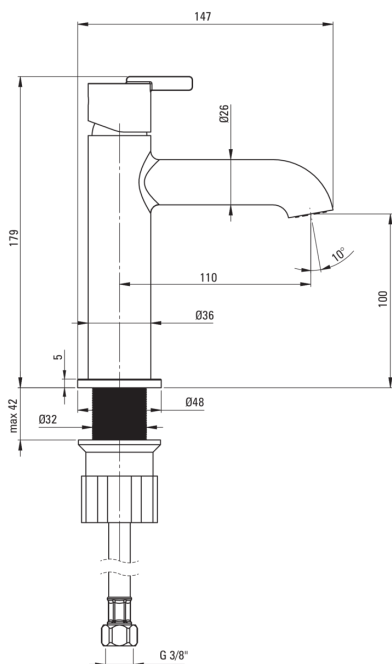

SILIA

Washbasin tap

Product code: BQS_R20M

EAN: 5907650826897

Color: brushed gold

Warranty [years]: 7

Mixer

| | |
|---------------------|----------------------|
| Finish | brushed gold |
| Material | brass |
| Mixer type | single-handle, mixer |
| Installation method | standing |
| Flow class [l/min] | Z - 4-9 l/min |
| Acoustic group [db] | I (x ≤ 20) |

Mixer cartridge

| | |
|------------------------|-------|
| Ceramic cartridge size | 25 mm |
|------------------------|-------|

Spout

| | |
|------------------------|-------|
| Spout type | still |
| Mixer spout range [mm] | 110 |
| Material | brass |

Aerator

| | |
|--------------|--------------|
| Aerator type | swivel, flat |
| Aerator size | M18 |

Connecting hose

| | |
|---------------------|------|
| Length [mm] | 450 |
| Installation thread | 3/8" |
| Connection thread | M10 |

Features:

- Noble form and timeless simplicity
- The mounting sleeve facilitates the installation of the mixer
- The movable aerator allows you to direct the water stream
- Only the best materials, the quality of which has been confirmed by laboratory tests
- The mixer is equipped with a stream aerator
- The mixer body is made of the highest quality brass
- 45 cm connection hoses included
- Z flow class (4-9 l/min) allowing for water consumption reduction
- The offer includes a cleaning agent for fixtures in all colors
- Innovative and easy to maintain brushed gold coating