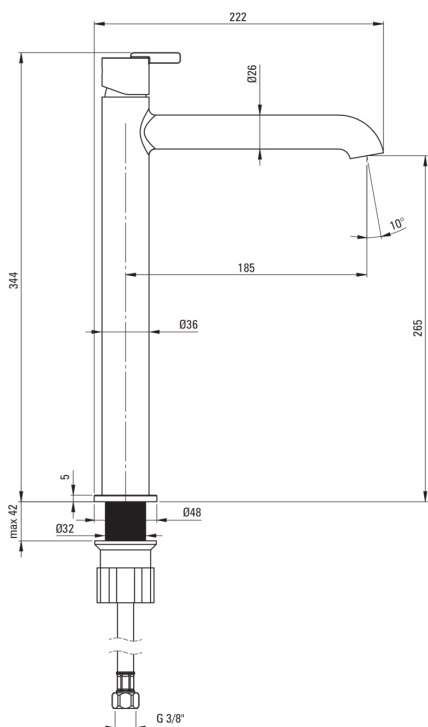

## Washbasin tap, tall

Product code: BQS\_R20K

EAN: 5907650826910

Color: brushed gold

Warranty [years]: 7

### Mixer cartridge

Ceramic cartridge size	25 mm
------------------------	-------

### Spout

Spout type	still
Mixer spout range [mm]	185
Material	brass

### Connecting hose

Length [mm]	450
Installation thread	3/8"
Connection thread	M10