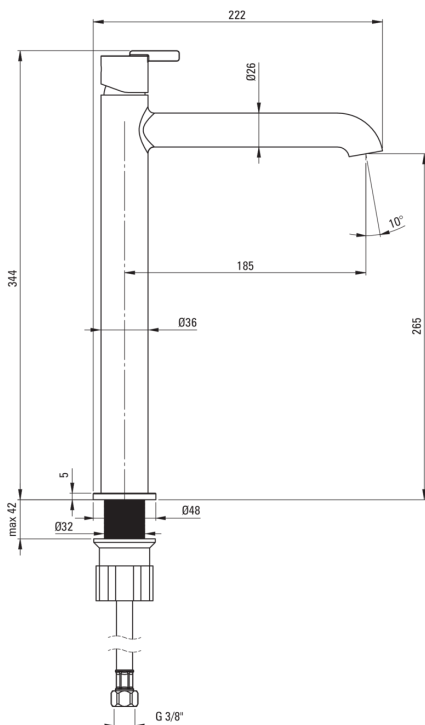

SILIA

Washbasin tap, tall

Product code: BQS_R20K
EAN: 5907650826910
Color: brushed gold
Warranty [years]: 7

Mixer

Finish	brushed gold
Material	brass
Mixer type	mixer, single-handle
Installation method	standing
Flow class [l/min]	Z - 4-9 l/min
Acoustic group [db]	I (x ≤ 20)

Mixer cartridge

Ceramic cartridge size	25 mm
------------------------	-------

Spout

Spout type	still
Mixer spout range [mm]	185
Material	brass

Aerator

Aerator type	honeycomb, swivel
Water flow reduction	missing

Connecting hose

Length [mm]	450
Installation thread	3/8"
Connection thread	M10

Features:

- Noble form and timeless simplicity
- 45 cm connection hoses included
- The mixer body is made of the highest quality brass
- The mounting sleeve facilitates the installation of the mixer
- The movable aerator allows you to direct the water stream
- Only the best materials, the quality of which has been confirmed by laboratory tests
- The mixer is equipped with a stream aerator
- Z flow class (4-9 l/min) allowing for water consumption reduction
- The offer includes a cleaning agent for fixtures in all colors
- Innovative and easy to maintain brushed gold coating