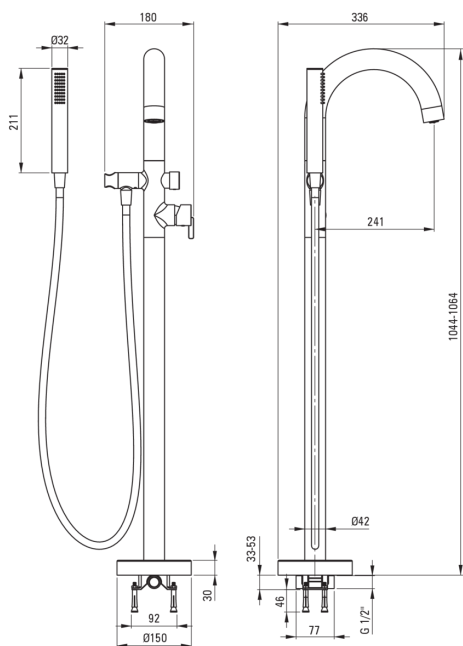

SILIA

Bath mixer, freestanding

Product code: BQS_R17N

EAN: 5907650873228

Color: brushed gold

Warranty [years]: 7

Mixer

Finish	brushed gold
Material	brass
Mixer type	single-handle, mixer
Installation method	floor
Acoustic group [db]	II (20 < x ≤ 30)

Mixer cartridge

Ceramic cartridge size	35 mm
------------------------	-------

Spout

Spout type	still
Material	steel 304

Aerator

Aerator type	silicone, swivel, flat
Aerator size	M24

Hose

Length [mm]	1500
Braid type	not applicable
Anti-twist	1

Hand shower

Number of functions	1
Anti-calc	Yes
Additional features	cool-out

Features:

- Innovative and easy to maintain brushed gold coating
- Noble form and timeless simplicity
- Mechanical ceramic Click type function switch
- Adjustable shower hand angle
- Anti-calc hand shower
- Cleaning agent for fixtures in all colors available
- Anti-twist system, preventing the hose from twisting
- Durable hose ends made of brass
- Cool-out hand shower