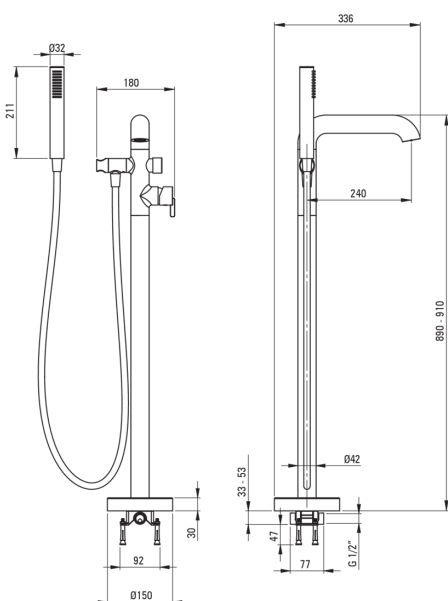

SILIA

Bath mixer, freestanding

Product code: BQS_R17M

EAN: 5907650827757

Color: brushed gold

Warranty [years]: 7

Mixer

Finish	steel
Material	brass
Mixer type	single-handle, mixer
Installation method	floor
Acoustic group [db]	II (20 < x ≤ 30)
Check valves	Yes

Mixer cartridge

Ceramic cartridge size	35 mm
------------------------	-------

Spout

Mixer spout range [mm]	240
Material	brass

Function switch

Switch type	click mechanical
-------------	------------------

Aerator

Aerator type	flat, silicone, laminar
Aerator size	M24

Hose

Length [mm]	1500
Braid type	not applicable
Anti-twist	1

Hand shower

Number of functions	1
Anti-calc	Yes
Additional features	cool-out

Features:

- Noble form and timeless simplicity
- Mechanical ceramic Click type function switch
- The mixer body is made of the highest quality brass
- Coin-slot aerator
- Only the best materials, the quality of which has been confirmed by laboratory tests
- The lever on the side makes it easier to keep the spout clean
- Adjustable shower hand angle
- The mixer is equipped with non-return valves so that the mixed water does not flow back into the installation
- Durable hose ends made of brass
- Anti-twist system, preventing the hose from twisting
- Cool-out hand shower
- Anti-calc hand shower
- Cleaning agent for fixtures in all colors available
- Innovative and easy to maintain brushed gold coating