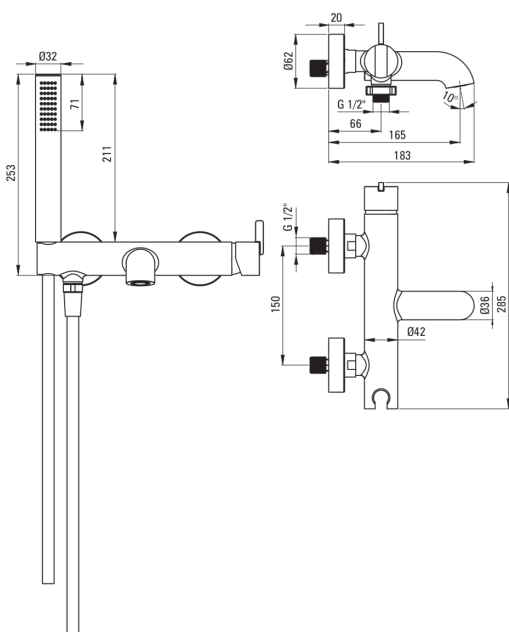

SILIA

Bath mixer, with shower set

 deante

Product code: BQS_R11M

EAN: 5907650826958

Color: brushed gold

Warranty [years]: 7

Mixer

Finish	brushed gold
Material	brass
Mixer type	single-handle, mixer
Installation method	wall-mounted
Acoustic group [db]	I ($x \leq 20$)

Mixer cartridge

Ceramic cartridge size	35 mm
------------------------	-------

Spout

Spout type	still
Mixer spout range [mm]	165
Material	brass

Function switch

Switch type	ceramic mechanical
-------------	--------------------

Aerator

Aerator type	flat, swivel, silicone
Aerator size	M24

Hose

Length [mm]	1500
Braid type	not applicable
Anti-twist	1

Hand shower

Number of functions	1
Anti-calc	Yes
Additional features	cool-out

Features:

- Noble form and timeless simplicity
- Handset holder integrated with the battery body
- Silicone aerator for easy limescale removal
- The movable aerator allows you to direct the water stream
- The mixer body is made of the highest quality brass
- Durable hose ends made of brass
- Anti-twist system, preventing the hose from twisting
- Anti-calc hand shower
- Only the best materials, the quality of which has been confirmed by laboratory tests
- Cool-out hand shower
- Cleaning agent for fixtures in all colors available
- Innovative and easy to maintain brushed gold coating