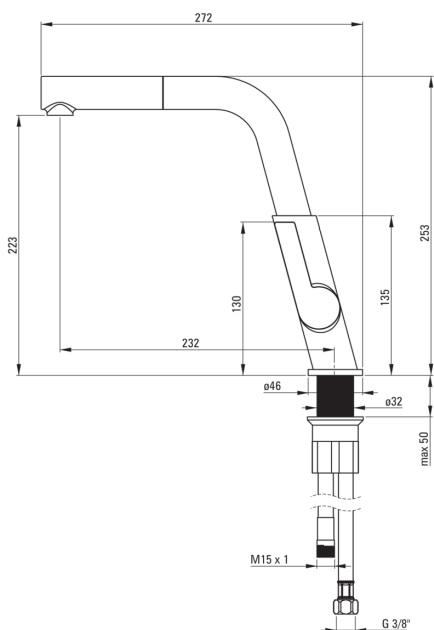

SILIA

Kitchen tap

Product code: BQS_N73M

EAN: 5907650876922

Color: nero

Warranty [years]: 7

Mixer

Finish	nero
Material	brass
Mixer type	single-handle, mixer
Installation method	standing
Flow class [l/min]	Z - 4-9 l/min
Acoustic group [db]	II (20 < x ≤ 30)
Check valves	Yes

Mixer cartridge

Ceramic cartridge size	25 mm
------------------------	-------

Spout

Spout type	pull-out, swivel
Mixer spout range [mm]	233

Aerator

Aerator type	swivel
--------------	--------

Connecting hose

Length [mm]	450
Installation thread	3/8"
Connection thread	M8

Hose

Length [mm]	1500
-------------	------

Hand shower

Number of functions	1
---------------------	---

Features:

- The mixer body is made of the highest quality brass
- The mixer is equipped with a stream aerator
- The movable aerator allows you to direct the water stream
- The mixer with functional pull-out spout
- The mounting sleeve facilitates the installation of the mixer
- 45 cm connection hoses included
- Z flow class (4-9 l/min) allowing for water consumption reduction
- The mixer is equipped with non-return valves so that the mixed water does not flow back into the installation
- Innovative, durable and easy to clean Nero coating
- Only the best materials, the quality of which has been confirmed by laboratory tests
- Cleaning agent for fixtures in all colors available