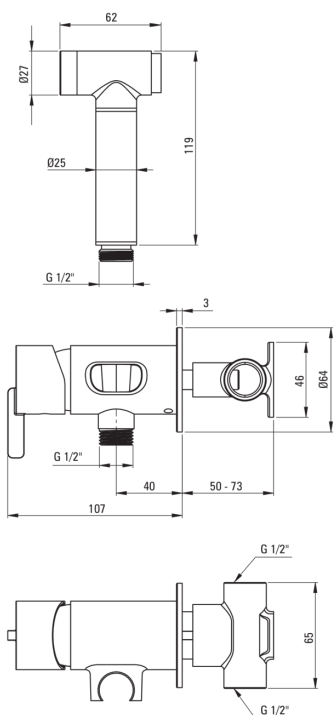

SILIA

Bidet tap, concealed

Product code: BQS_N34M

EAN: 5907650818335

Color: nero

Warranty [years]: 7

Mixer

Finish	nero
Material	brass
Mixer type	single-handle, mixer
Installation method	concealed
Flow class [l/min]	Z - 4-9 l/min
Acoustic group [db]	II (20 < x ≤ 30)
Check valves	Yes

Mixer cartridge

Ceramic cartridge size	35 mm
------------------------	-------

Hose

Length [mm]	1500
Braid type	not applicable
Anti-twist	1

Hand shower

Number of functions	1
Start_stop	Yes
Additional features	cool-out

Features:

- Noble form and timeless simplicity
- Flush-mounted installation ensures the aesthetics of the bathroom
- The mixer body is made of the highest quality brass
- Only the best materials, the quality of which has been confirmed by laboratory tests
- Durable hose ends made of brass
- Anti-twist system, preventing the hose from twisting
- Z flow class (4-9 l/min) allowing for water consumption reduction
- Innovative, durable and easy to clean Nero coating
- The mixer is equipped with non-return valves so that the mixed water does not flow back into the installation
- Cleaning agent for fixtures in all colors available