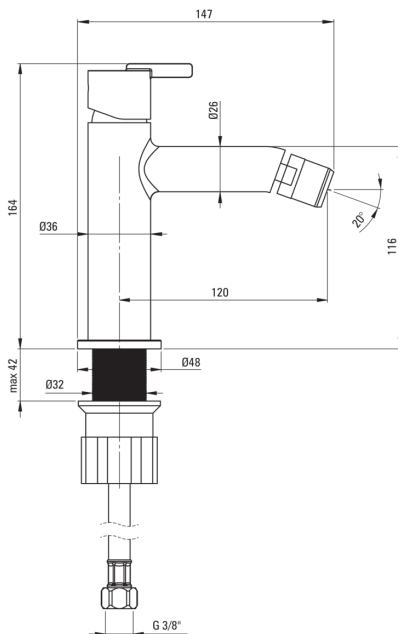

## Bidet tap

Product code: BQS\_N30M

EAN: 5907650818281

Color: nero

Warranty [years]: 7

### Mixer cartridge

Ceramic cartridge size	25 mm
------------------------	-------

### Spout

Spout type	still
Mixer spout range [mm]	120
Material	brass

### Connecting hose

Length [mm]	450
Installation thread	3/8"
Connection thread	M10