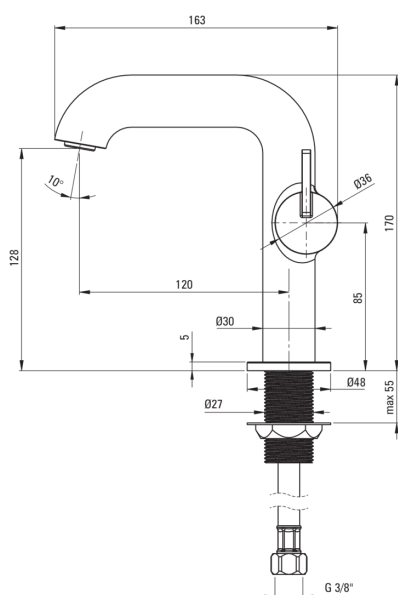

SILIA

Washbasin tap, with rectangular spout

Product code: BQS_N24M

EAN: 5907650818120

Color: nero

Warranty [years]: 7

Mixer

Finish	nero
Material	brass
Mixer type	single-handle, mixer
Installation method	standing
Flow class [l/min]	Z - 4-9 l/min
Acoustic group [db]	I (x ≤ 20)

Mixer cartridge

Ceramic cartridge size	25 mm
------------------------	-------

Spout

Mixer spout range [mm]	120
Material	brass

Aerator

Aerator type	flat, swivel, honeycomb
Aerator size	M24

Connecting hose

Length [mm]	450
Installation thread	3/8"
Connection thread	M10

Features:

- Noble form and timeless simplicity
- Innovative, durable and easy to clean Nero coating
- The mixer is equipped with a stream aerator
- The mixer body is made of the highest quality brass
- The mounting sleeve facilitates the installation of the mixer
- The movable aerator allows you to direct the water stream
- 45 cm connection hoses included
- Only the best materials, the quality of which has been confirmed by laboratory tests
- Z flow class (4-9 l/min) allowing for water consumption reduction
- The lever on the side makes it easier to keep the spout clean
- The offer includes a cleaning agent for fixtures in all colors