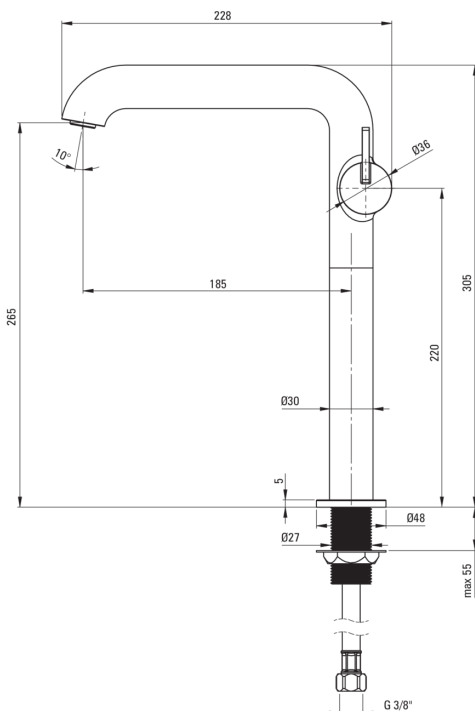

## Washbasin tap, tall

**Product code:** BQS\_N24K  
**EAN:** 5907650818205  
**Color:** nero  
**Warranty [years]:** 7

### Mixer cartridge

Ceramic cartridge size	25 mm
------------------------	-------

### Spout

Spout type	still
Mixer spout range [mm]	185
Material	brass

### Connecting hose

Length [mm]	450
Installation thread	3/8"
Connection thread	M10