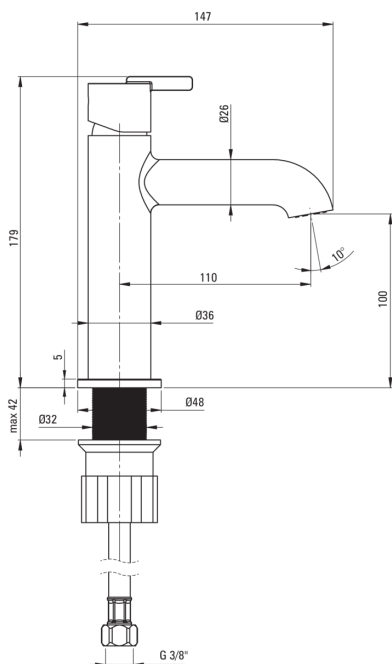

SILIA

Washbasin tap

Product code: BQS_N20M

EAN: 5907650818083

Color: nero

Warranty [years]: 7

Mixer

Finish	nero
Material	brass
Mixer type	single-handle, mixer
Installation method	standing
Flow class [l/min]	Z - 4-9 l/min
Acoustic group [db]	I (x ≤ 20)

Mixer cartridge

Ceramic cartridge size	25 mm
------------------------	-------

Spout

Spout type	still
Mixer spout range [mm]	110
Material	brass

Aerator

Aerator type	swivel, flat
Aerator size	M18

Connecting hose

Length [mm]	450
Installation thread	3/8"
Connection thread	M10

Features:

- Noble form and timeless simplicity
- Only the best materials, the quality of which has been confirmed by laboratory tests
- Innovative, durable and easy to clean Nero coating
- The mixer is equipped with a stream aerator
- The mixer body is made of the highest quality brass
- The mounting sleeve facilitates the installation of the mixer
- The movable aerator allows you to direct the water stream
- 45 cm connection hoses included
- Z flow class (4-9 l/min) allowing for water consumption reduction
- The offer includes a cleaning agent for fixtures in all colors