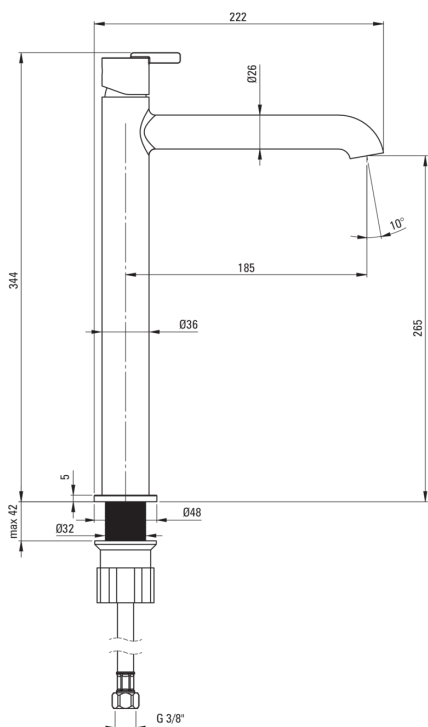

SILIA

Washbasin tap, tall

Product code: BQS_N20K

EAN: 5907650818168

Color: nero

Warranty [years]: 7

Mixer

Finish	nero
Material	brass
Mixer type	single-handle, mixer
Installation method	standing
Flow class [l/min]	Z - 4-9 l/min
Acoustic group [db]	I (x ≤ 20)

Mixer cartridge

Ceramic cartridge size	25 mm
------------------------	-------

Spout

Mixer spout range [mm]	185
Material	brass

Aerator

Aerator type	honeycomb, swivel
Water flow reduction	missing

Connecting hose

Length [mm]	450
Installation thread	3/8"
Connection thread	M10

Features:

- Noble form and timeless simplicity
- Innovative, durable and easy to clean Nero coating
- The mixer body is made of the highest quality brass
- The mounting sleeve facilitates the installation of the mixer
- The movable aerator allows you to direct the water stream
- Only the best materials, the quality of which has been confirmed by laboratory tests
- 45 cm connection hoses included
- The mixer is equipped with a stream aerator
- Z flow class (4-9 l/min) allowing for water consumption reduction
- The offer includes a cleaning agent for fixtures in all colors