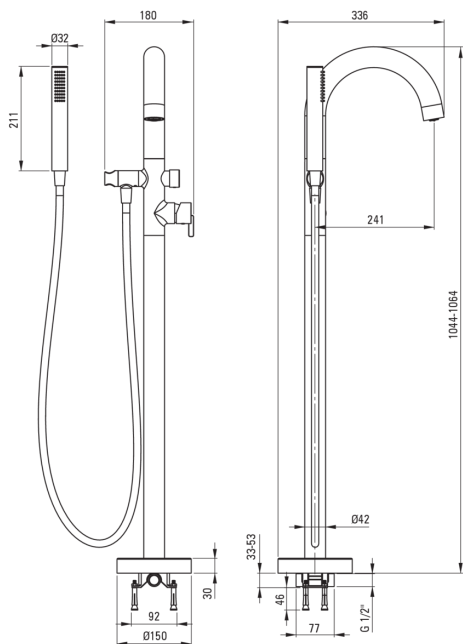

SILIA

Bath mixer, freestanding

Product code: BQS_N17N

EAN: 5907650873211

Color: nero

Warranty [years]: 7

Mixer

Finish	nero
Material	brass
Mixer type	single-handle, mixer
Installation method	floor
Acoustic group [db]	II (20 < x ≤ 30)

Mixer cartridge

Ceramic cartridge size	35 mm
------------------------	-------

Spout

Spout type	still
Material	steel 304

Function switch

Switch type	click mechanical
-------------	------------------

Aerator

Aerator type	silicone, swivel, flat
Aerator size	M24

Hose

Length [mm]	1500
Braid type	not applicable
Anti-twist	1

Hand shower

Number of functions	1
Anti-calc	Yes
Additional features	cool-out

Features:

- Noble form and timeless simplicity
- Mechanical ceramic Click type function switch
- Adjustable shower hand angle
- Anti-calc hand shower
- Cleaning agent for fixtures in all colors available
- Anti-twist system, preventing the hose from twisting
- Durable hose ends made of brass
- Cool-out hand shower