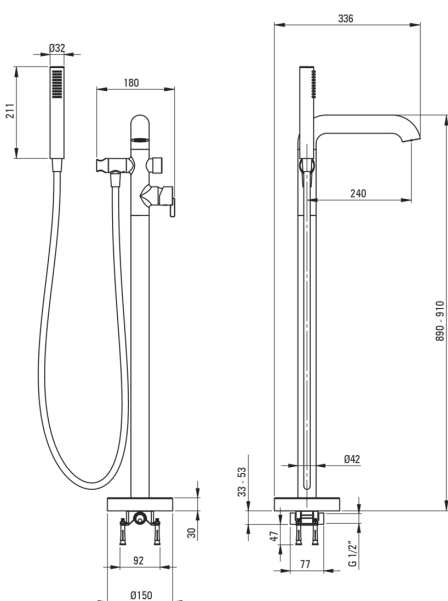

SILIA

Bath mixer, freestanding

Product code: BQS_N17M

EAN: 5907650818427

Color: nero

Warranty [years]: 7

Mixer

Finish	nero
Material	brass
Mixer type	single-handle, mixer
Installation method	floor
Acoustic group [db]	II ($20 < x \leq 30$)
Check valves	Yes

Mixer cartridge

Ceramic cartridge size	35 mm

Spout

Spout type	still
Mixer spout range [mm]	240
Material	brass

Function switch

Switch type	click mechanical

Aerator

Aerator type	laminar, flat, silicone
Aerator size	M24

Hose

Length [mm]	1500
Braid type	not applicable
Anti-twist	1

Hand shower

Number of functions	1
Anti-calc	Yes
Additional features	cool-out

Features:

- Noble form and timeless simplicity
- Mechanical ceramic Click type function switch
- Innovative, durable and easy to clean Nero coating
- The mixer body is made of the highest quality brass
- Only the best materials, the quality of which has been confirmed by laboratory tests
- The lever on the side makes it easier to keep the spout clean
- Adjustable shower hand angle
- The mixer is equipped with non-return valves so that the mixed water does not flow back into the installation
- Durable hose ends made of brass
- Anti-twist system, preventing the hose from twisting
- Cool-out hand shower
- Anti-calc hand shower
- Cleaning agent for fixtures in all colors available