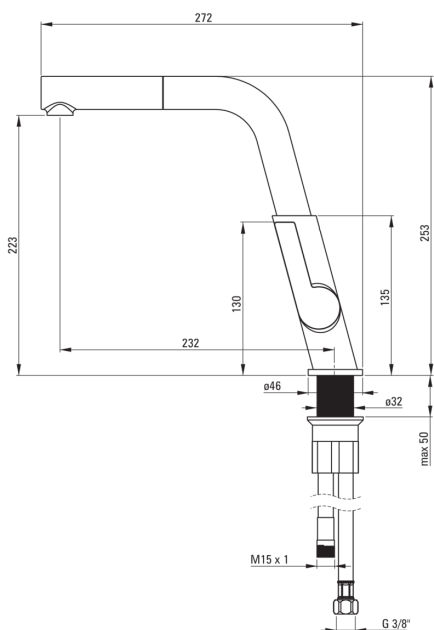

SILIA

Kitchen tap

Product code: BQS_F73M

EAN: 5907650821182

Color: brushed steel

Warranty [years]: 7

Mixer

Finish	steel
Material	brass
Mixer type	single-handle, mixer
Installation method	standing
Flow class [l/min]	Z - 4-9 l/min
Acoustic group [db]	II (20 < x ≤ 30)
Check valves	Yes

Mixer cartridge

Ceramic cartridge size	25 mm
------------------------	-------

Spout

Spout type	pull-out, swivel
Mixer spout range [mm]	233

Aerator

Aerator type	swivel
--------------	--------

Connecting hose

Length [mm]	450
Installation thread	3/8"
Connection thread	M8

Hose

Length [mm]	1500
Braid type	single-braided

Hand shower

Number of functions	1
---------------------	---

Features:

- The mixer body is made of the highest quality brass
- 45 cm connection hoses included
- The mixer is equipped with a stream aerator
- The mixer with functional pull-out spout
- The movable aerator allows you to direct the water stream
- Only the best materials, the quality of which has been confirmed by laboratory tests
- Z flow class (4-9 l/min) allowing for water consumption reduction
- The mixer is equipped with non-return valves so that the mixed water does not flow back into the installation
- The offer includes a cleaning agent for fixtures in all colors
- Innovative and easy to maintain brushed steel coating