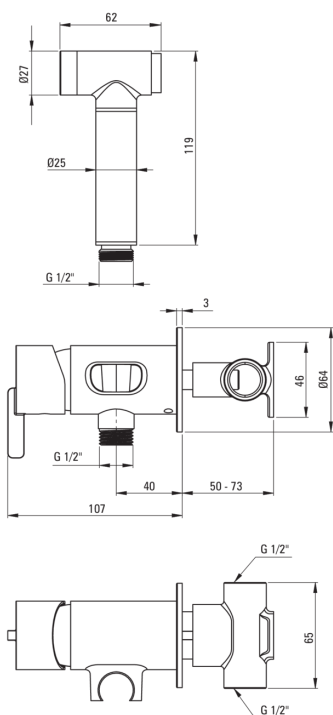

## Bidet tap, concealed

**Product code:** BQS\_F34M

**EAN:** 5907650818359

**Color:** brushed steel

**Warranty [years]:** 7

### Mixer cartridge

Ceramic cartridge size	35 mm
------------------------	-------

### Hose

Length [mm]	1200
Braid type	not applicable
Anti-twist	1