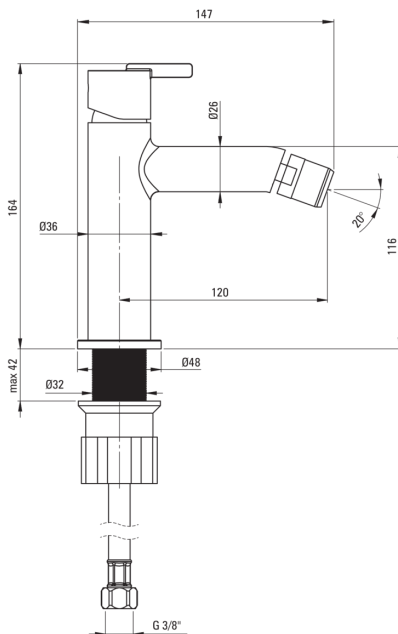

SILIA

Bidet tap

Product code: BQS_F30M
EAN: 5907650818304
Color: brushed steel
Warranty [years]: 7

Mixer

Finish	steel
Material	brass
Mixer type	single-handle, mixer
Installation method	standing
Flow class [l/min]	Z - 4-9 l/min
Acoustic group [db]	I (x ≤ 20)

Mixer cartridge

Ceramic cartridge size	25 mm
------------------------	-------

Spout

Spout type	still
Mixer spout range [mm]	120
Material	brass

Connecting hose

Length [mm]	450
Installation thread	3/8"
Connection thread	M10

Features:

- Noble form and timeless simplicity
- The mixer is equipped with a stream aerator
- The mixer body is made of the highest quality brass
- Only the best materials, the quality of which has been confirmed by laboratory tests
- Z flow class (4-9 l/min) allowing for water consumption reduction
- The mounting sleeve facilitates the installation of the mixer
- 45 cm connection hoses included
- Cleaning agent for fixtures in all colors available
- Innovative and easy to maintain brushed steel coating