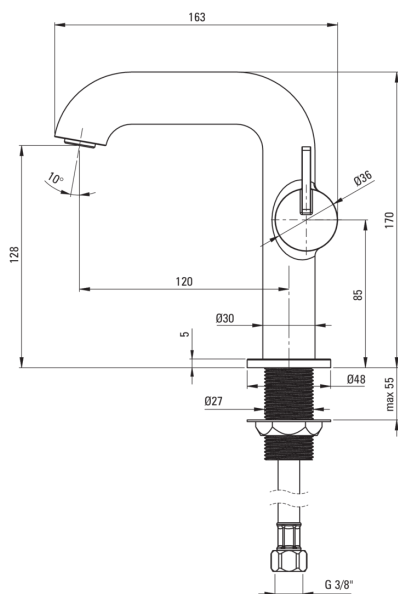

SILIA

Washbasin tap, with rectangular spout

Product code: BQS_F24M
EAN: 5907650818144
Color: brushed steel
Warranty [years]: 7

Mixer

Finish	steel
Material	brass
Mixer type	single-handle, mixer
Installation method	standing
Flow class [l/min]	Z - 4-9 l/min
Acoustic group [db]	I (x ≤ 20)

Mixer cartridge

Ceramic cartridge size	25 mm
------------------------	-------

Spout

Mixer spout range [mm]	120
Material	brass

Aerator

Aerator type	flat, swivel, honeycomb
Aerator size	M24

Connecting hose

Length [mm]	450
Installation thread	3/8"
Connection thread	M10

Features:

- Noble form and timeless simplicity
- The mixer is equipped with a stream aerator
- The mixer body is made of the highest quality brass
- The movable aerator allows you to direct the water stream
- The mounting sleeve facilitates the installation of the mixer
- 45 cm connection hoses included
- Only the best materials, the quality of which has been confirmed by laboratory tests
- Z flow class (4-9 l/min) allowing for water consumption reduction
- The lever on the side makes it easier to keep the spout clean
- The offer includes a cleaning agent for fixtures in all colors
- Innovative and easy to maintain brushed steel coating