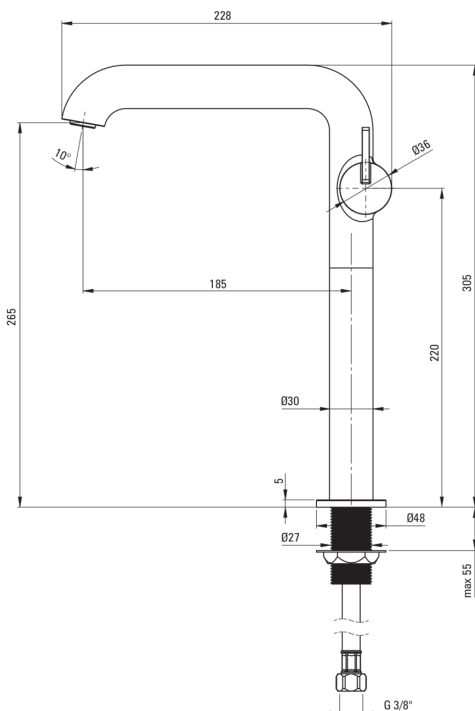

## Washbasin tap, tall

**Product code:** BQS\_F24K  
**EAN:** 5907650818229  
**Color:** brushed steel  
**Warranty [years]:** 7

### Mixer cartridge

Ceramic cartridge size	25 mm
------------------------	-------

### Spout

Spout type	still
Mixer spout range [mm]	185
Material	brass

### Connecting hose

Length [mm]	450
Installation thread	3/8"
Connection thread	M10