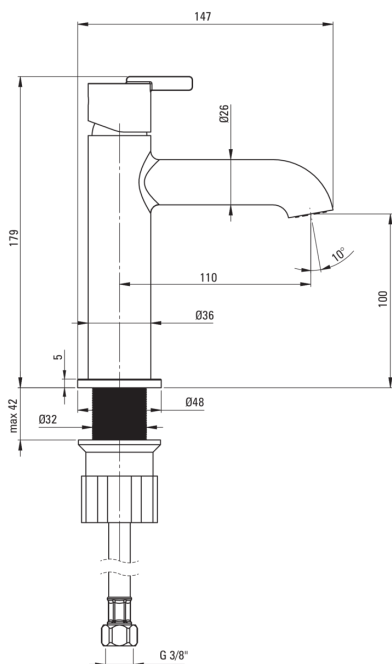

SILIA

Washbasin tap

Product code: BQS_F20M

EAN: 5907650818106

Color: brushed steel

Warranty [years]: 7

Mixer

Finish	steel
Material	brass
Mixer type	single-handle, mixer
Installation method	standing
Flow class [l/min]	Z - 4-9 l/min
Acoustic group [db]	I (x ≤ 20)

Mixer cartridge

Ceramic cartridge size	25 mm
------------------------	-------

Spout

Mixer spout range [mm]	110
Material	brass

Aerator

Aerator type	swivel, flat
Aerator size	M18

Connecting hose

Length [mm]	450
Installation thread	3/8"
Connection thread	M10

Features:

- Noble form and timeless simplicity
- 45 cm connection hoses included
- The mixer body is made of the highest quality brass
- The mixer is equipped with a stream aerator
- The mounting sleeve facilitates the installation of the mixer
- The movable aerator allows you to direct the water stream
- Only the best materials, the quality of which has been confirmed by laboratory tests
- Z flow class (4-9 l/min) allowing for water consumption reduction
- The offer includes a cleaning agent for fixtures in all colors
- Innovative and easy to maintain brushed steel coating