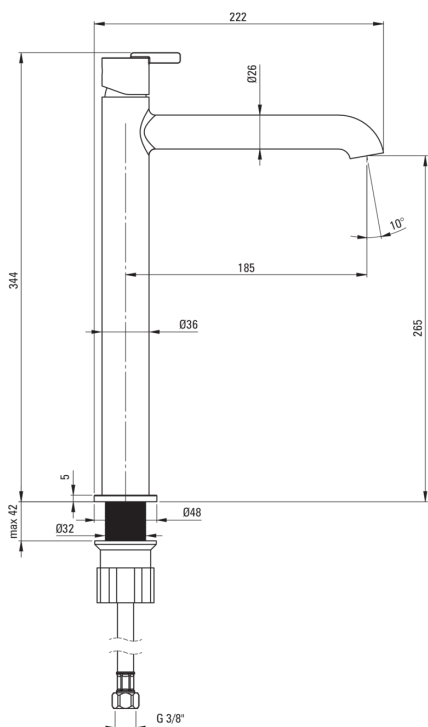

## Washbasin tap, tall

Product code: BQS\_F20K

EAN: 5907650818182

Color: brushed steel

Warranty [years]: 7

### Mixer cartridge

Ceramic cartridge size	25 mm
------------------------	-------

### Spout

Spout type	still
Mixer spout range [mm]	185
Material	brass

### Connecting hose

Length [mm]	450
Installation thread	3/8"
Connection thread	M10