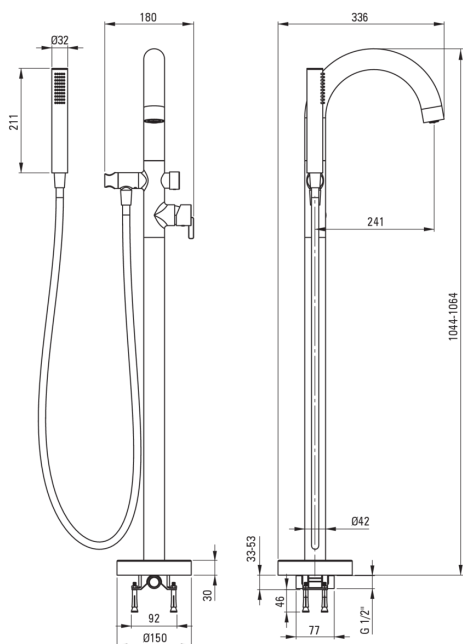

## Bath mixer, freestanding

Product code: BQS\_F17N

EAN: 5907650873204

Color: brushed steel

Warranty [years]: 7

### Mixer

Finish	steel
Material	brass
Mixer type	single-handle, mixer
Installation method	floor
Acoustic group [db]	II (20 < x ≤ 30)

### Mixer cartridge

Ceramic cartridge size	35 mm
------------------------	-------

### Aerator

Aerator type	silicone, swivel, flat
Aerator size	M24