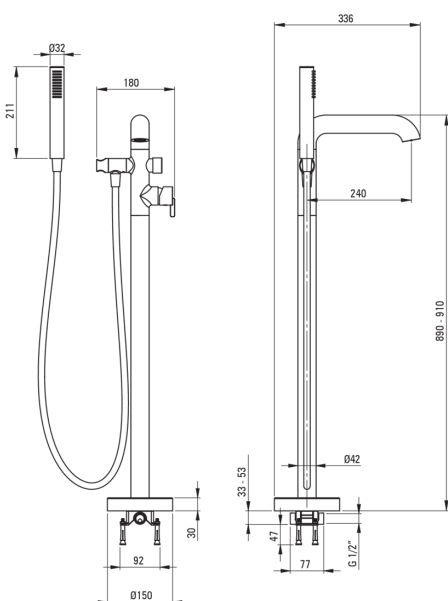

SILIA

Bath mixer, freestanding

Product code: BQS_F17M

EAN: 5907650818441

Color: brushed steel

Warranty [years]: 7

Mixer

Finish	steel
Material	brass
Mixer type	single-handle, mixer
Installation method	floor
Acoustic group [db]	II (20 < x ≤ 30)
Check valves	Yes

Mixer cartridge

Ceramic cartridge size	35 mm
------------------------	-------

Spout

Spout type	still
Mixer spout range [mm]	240
Material	brass

Function switch

Switch type	click mechanical
-------------	------------------

Aerator

Aerator type	flat, laminar
Aerator size	M24

Hose

Length [mm]	1500
Braid type	not applicable
Anti-twist	1

Hand shower

Number of functions	1
Anti-calc	Yes
Additional features	cool-out

Features:

- Noble form and timeless simplicity
- Mechanical ceramic Click type function switch
- The mixer body is made of the highest quality brass
- Only the best materials, the quality of which has been confirmed by laboratory tests
- The lever on the side makes it easier to keep the spout clean
- Adjustable shower hand angle
- The mixer is equipped with non-return valves so that the mixed water does not flow back into the installation
- Durable hose ends made of brass
- Cool-out hand shower
- Anti-twist system, preventing the hose from twisting
- Anti-calc hand shower
- Cleaning agent for fixtures in all colors available
- Innovative and easy to maintain brushed steel coating