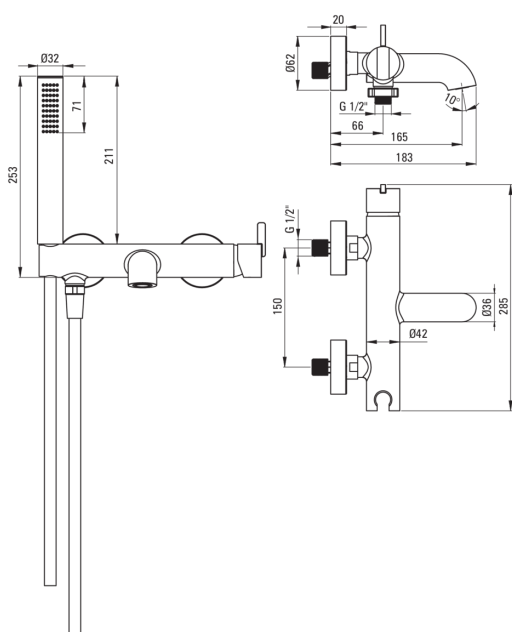

SILIA

Bath mixer, with shower set

 deante

Product code: BQS_F11M

EAN: 5907650818403

Color: brushed steel

Warranty [years]: 7

Mixer

Finish	steel
Material	brass
Mixer type	single-handle, mixer
Acoustic group [db]	1 (x ≤ 20)

Mixer cartridge

Ceramic cartridge size	35 mm
------------------------	-------

Spout

Spout type	still
Mixer spout range [mm]	183
Material	brass

Function switch

Switch type	ceramic mechanical
-------------	--------------------

Aerator

Aerator type	flat, swivel, silicone
Aerator size	M24

Hose

Length [mm]	1500
Braid type	not applicable
Anti-twist	1

Hand shower