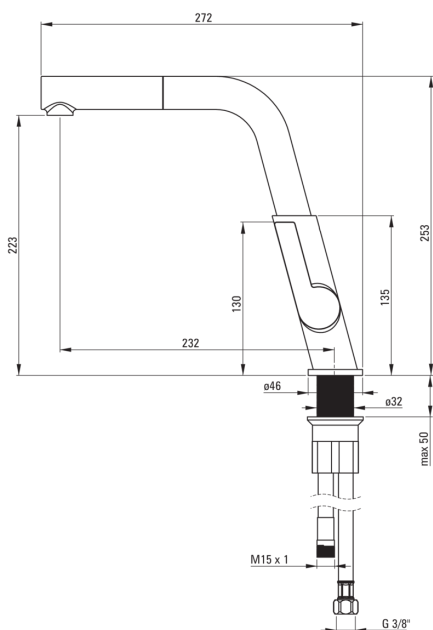

SILIA

Kitchen tap

Product code: BQS_D73M

EAN: 5907650821212

Color: titanium

Warranty [years]: 7

Mixer

Finish	titanium
Material	brass
Mixer type	single-handle, mixer
Installation method	standing
Flow class [l/min]	Z - 4-9 l/min
Acoustic group [db]	II (20 < x ≤ 30)
Check valves	Yes

Mixer cartridge

Ceramic cartridge size	25 mm
------------------------	-------

Spout

Spout type	pull-out, swivel
Mixer spout range [mm]	233

Aerator

Aerator type	swivel
--------------	--------

Connecting hose

Length [mm]	450
Installation thread	3/8"
Connection thread	M8

Hose

Length [mm]	1500
Braid type	single-braided

Hand shower

Number of functions	1
---------------------	---

Features:

- The mixer body is made of the highest quality brass
- The mixer is equipped with a stream aerator
- The movable aerator allows you to direct the water stream
- The mixer with functional pull-out spout
- Innovative, durable and easy to clean Titanium coating
- Only the best materials, the quality of which has been confirmed by laboratory tests
- 45 cm connection hoses included
- Z flow class (4-9 l/min) allowing for water consumption reduction
- The mixer is equipped with non-return valves so that the mixed water does not flow back into the installation
- The mounting sleeve facilitates the installation of the mixer
- Cleaning agent for fixtures in all colors available