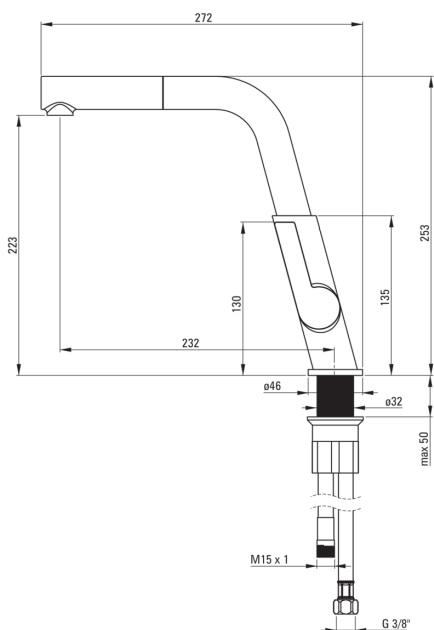

SILIA

Kitchen tap

Product code: BQS_D73M

EAN: 5907650821212

Color: titanium

Warranty [years]: 7

Mixer

Finish	titanium
Material	brass
Mixer type	single-handle, mixer
Installation method	standing
Flow class [l/min]	Z - 4-9 l/min
Acoustic group [db]	II (20 < x ≤ 30)
Check valves	Yes

Mixer cartridge

Ceramic cartridge size	25 mm
------------------------	-------

Spout

Spout type	pull-out, swivel
Mixer spout range [mm]	233

Aerator

Aerator type	swivel
--------------	--------

Connecting hose

Length [mm]	450
Installation thread	3/8"
Connection thread	M8

Hose

Length [mm]	1500
Braid type	single-braided

Hand shower

Number of functions	1
---------------------	---

Features:

- The mixer body is made of the highest quality brass
- The mixer is equipped with a stream aerator
- The movable aerator allows you to direct the water stream
- The mixer with functional pull-out spout
- Innovative, durable and easy to clean Titanium coating
- Only the best materials, the quality of which has been confirmed by laboratory tests
- 45 cm connection hoses included
- Z flow class (4-9 l/min) allowing for water consumption reduction
- The mixer is equipped with non-return valves so that the mixed water does not flow back into the installation
- The mounting sleeve facilitates the installation of the mixer
- The offer includes a cleaning agent for fixtures in all colors