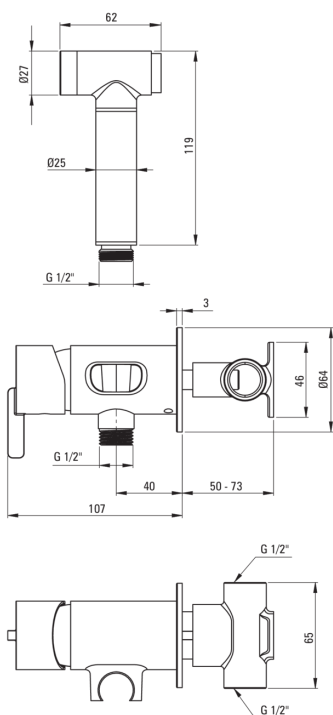

SILIA

Bidet tap, concealed

Product code: BQS_D34M

EAN: 5907650818342

Color: titanium

Warranty [years]: 7

Mixer

| | |
|---------------------|----------------------|
| Finish | titanium |
| Material | brass |
| Mixer type | single-handle, mixer |
| Installation method | concealed |
| Flow class [l/min] | Z - 4-9 l/min |
| Acoustic group [db] | II (20 < x ≤ 30) |
| Check valves | Yes |

Mixer cartridge

| | |
|------------------------|-------|
| Ceramic cartridge size | 35 mm |
|------------------------|-------|

Hose

| | |
|-------------|----------------|
| Length [mm] | 1200 |
| Braid type | not applicable |
| Anti-twist | 1 |

Hand shower

| | |
|---------------------|-----|
| Number of functions | 1 |
| Start_stop | Yes |

Features:

- Innovative, durable and easy to clean Titanium coating
- Noble form and timeless simplicity
- Flush-mounted installation ensures the aesthetics of the bathroom
- The mixer body is made of the highest quality brass
- Only the best materials, the quality of which has been confirmed by laboratory tests
- Z flow class (4-9 l/min) allowing for water consumption reduction
- The mixer is equipped with non-return valves so that the mixed water does not flow back into the installation
- Durable hose ends made of brass
- Anti-twist system, preventing the hose from twisting
- The offer includes a cleaning agent for fixtures in all colors