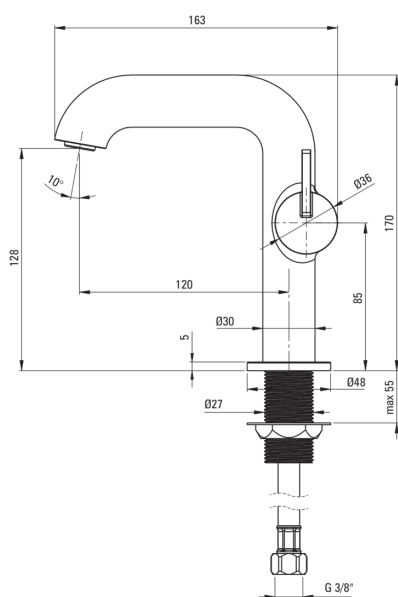

## Washbasin tap, with rectangular spout

Product code: BQS\_D24M

EAN: 5907650818137

Color: titanium

Warranty [years]: 7

### Mixer cartridge

Ceramic cartridge size	25 mm
------------------------	-------

### Spout

Mixer spout range [mm]	120
Material	brass

### Connecting hose

Length [mm]	450
Installation thread	3/8"
Connection thread	M10