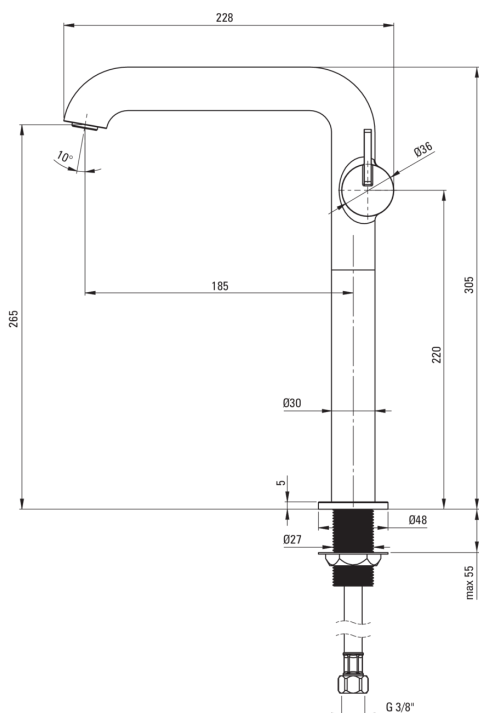

SILIA

Washbasin tap, tall

Product code: BQS_D24K

EAN: 5907650818212

Color: titanium

Warranty [years]: 7

Mixer

Finish	titanium
Material	brass
Mixer type	single-handle, mixer
Installation method	standing
Flow class [l/min]	Z - 4-9 l/min
Acoustic group [db]	I (x ≤ 20)

Mixer cartridge

Ceramic cartridge size	25 mm
------------------------	-------

Spout

Spout type	still
Mixer spout range [mm]	185
Material	brass

Aerator

Aerator type	flat, swivel, honeycomb
Aerator size	M24

Connecting hose

Length [mm]	450
Installation thread	3/8"
Connection thread	M10

Features:

- Noble form and timeless simplicity
- 45 cm connection hoses included
- Innovative, durable and easy to clean Titanium coating
- The mixer body is made of the highest quality brass
- The mounting sleeve facilitates the installation of the mixer
- The movable aerator allows you to direct the water stream
- Only the best materials, the quality of which has been confirmed by laboratory tests
- The mixer is equipped with a stream aerator
- Z flow class (4-9 l/min) allowing for water consumption reduction
- The lever on the side makes it easier to keep the spout clean
- The offer includes a cleaning agent for fixtures in all colors