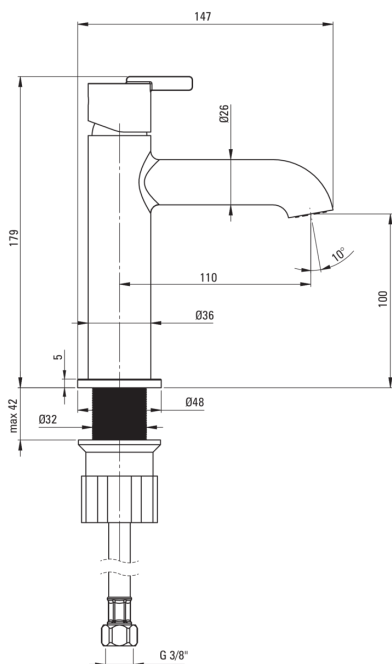

## Washbasin tap

Product code: BQS\_D20M

EAN: 5907650818090

Color: titanium

Warranty [years]: 7

### Mixer cartridge

Ceramic cartridge size	25 mm
------------------------	-------

### Spout

Spout type	still
Mixer spout range [mm]	110
Material	brass

### Connecting hose

Length [mm]	450
Installation thread	3/8"
Connection thread	M10