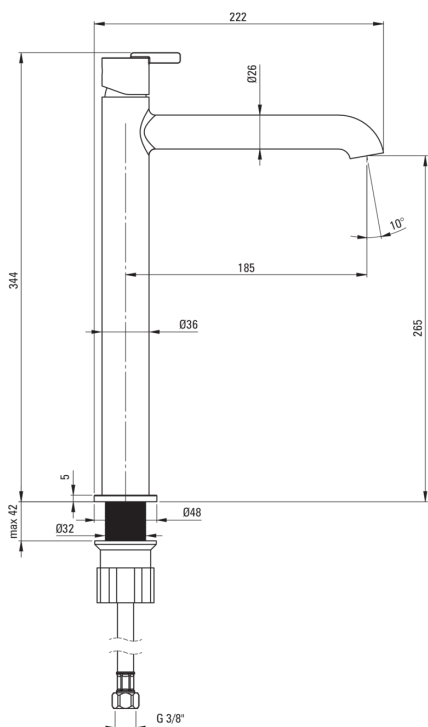

SILIA

Washbasin tap, tall

Product code: BQS_D20K

EAN: 5907650818175

Color: titanium

Warranty [years]: 7

Mixer

Finish	titanium
Material	brass
Mixer type	single-handle, mixer
Installation method	standing
Flow class [l/min]	Z - 4-9 l/min
Acoustic group [db]	I (x ≤ 20)

Mixer cartridge

Ceramic cartridge size	25 mm
------------------------	-------

Spout

Spout type	still
Mixer spout range [mm]	185
Material	brass

Aerator

Aerator type	honeycomb, swivel
Water flow reduction	missing

Connecting hose

Length [mm]	450
Installation thread	3/8"
Connection thread	M10

Features:

- Noble form and timeless simplicity
- Innovative, durable and easy to clean Titanium coating
- The mixer is equipped with a stream aerator
- The movable aerator allows you to direct the water stream
- The mixer body is made of the highest quality brass
- Z flow class (4-9 l/min) allowing for water consumption reduction
- Only the best materials, the quality of which has been confirmed by laboratory tests
- The mounting sleeve facilitates the installation of the mixer
- 45 cm connection hoses included
- The offer includes a cleaning agent for fixtures in all colors