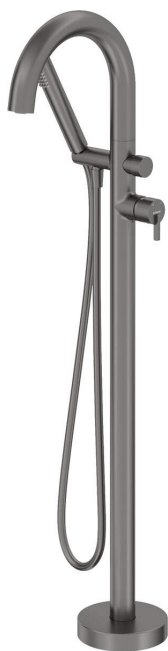

SILIA

Bath mixer, freestanding

Product code: BQS_D17N

EAN: 5907650873198

Color: titanium

Warranty [years]: 7

Mixer

Finish	titanium
Material	brass
Mixer type	single-handle, mixer
Installation method	floor
Acoustic group [db]	II (20 < x ≤ 30)

Mixer cartridge

Ceramic cartridge size	35 mm
------------------------	-------

Spout

Spout type	still
Material	steel 304

Function switch

Switch type	click mechanical
-------------	------------------

Aerator

Aerator type	silicone, swivel, flat
Aerator size	M24

Hose

Length [mm]	1500
Braid type	not applicable
Anti-twist	1

Hand shower

Number of functions	1
Anti-calc	Yes
Additional features	cool-out

Features:

- Innovative, durable and easy to clean Titanium coating
- Noble form and timeless simplicity
- Mechanical ceramic Click type function switch
- Adjustable shower hand angle
- Anti-calc hand shower
- Cleaning agent for fixtures in all colors available
- Anti-twist system, preventing the hose from twisting
- Durable hose ends made of brass
- Cool-out hand shower