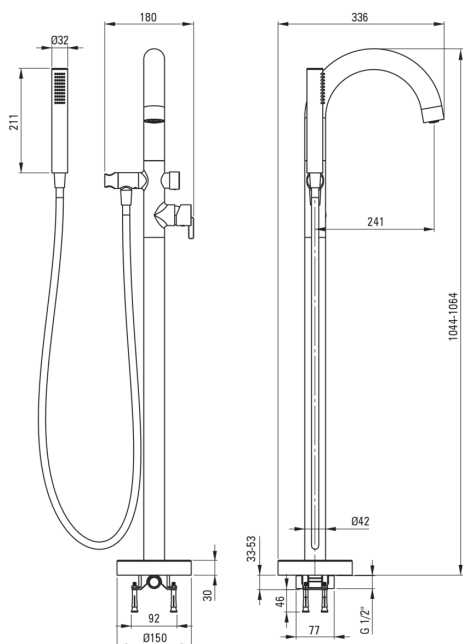

SILIA

Bath mixer, freestanding

Product code: BQS_D17N

EAN: 5907650873198

Color: titanium

Warranty [years]: 7

Mixer

Finish	titanium
Material	brass
Mixer type	single-handle, mixer
Installation method	floor
Acoustic group [db]	II (20 < x ≤ 30)

Mixer cartridge

Ceramic cartridge size	35 mm
------------------------	-------

Spout

Spout type	still
Material	steel 304

Function switch

Switch type	click mechanical
-------------	------------------

Aerator

Aerator type	silicone, swivel, flat
Aerator size	M24

Hose

Length [mm]	1500
Braid type	not applicable
Anti-twist	1

Hand shower

Number of functions	1
Anti-calc	Yes
Additional features	cool-out

Features:

- Innovative, durable and easy to clean Titanium coating
- Noble form and timeless simplicity
- Mechanical ceramic Click type function switch
- Adjustable shower hand angle
- Anti-calc hand shower
- Cleaning agent for fixtures in all colors available
- Anti-twist system, preventing the hose from twisting
- Durable hose ends made of brass
- Cool-out hand shower