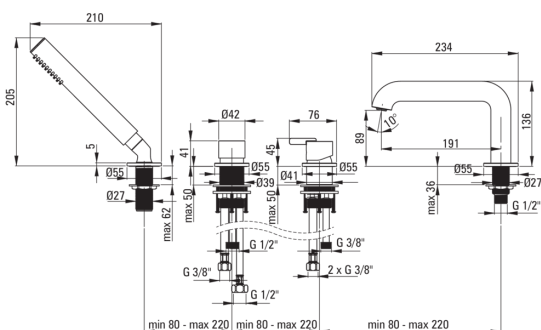

SILIA

Bath mixer, 4-hole

Product code: BQS_D14M

EAN: 5907650818489

Color: titanium

Warranty [years]: 7

Mixer

Finish	titanium
Material	brass
Mixer type	single-handle, mixer
Installation method	standing
Acoustic group [db]	I ($x \leq 20$)

Mixer cartridge

Ceramic cartridge size	35 mm
------------------------	-------

Spout

Spout type	still
Mixer spout range [mm]	191
Material	brass

Function switch

Switch type	click mechanical
-------------	------------------

Aerator

Aerator type	flat, swivel, silicone
Aerator size	M24

Connecting hose

Length [mm]	450
Installation thread	3/8"
Connection thread	M12

Hose

Length [mm]	1500
Anti-twist	1

Hand shower

Number of functions	1
Anti-calc	Yes
Additional features	cool-out

Features:

- Noble form and timeless simplicity
- Mechanical ceramic Click type function switch
- Innovative, durable and easy to clean Titanium coating
- The mixer body is made of the highest quality brass
- Silicone aerator for easy limescale removal
- Only the best materials, the quality of which has been confirmed by laboratory tests
- Anti-calc hand shower
- The mounting sleeve facilitates the installation of the mixer
- Durable hose ends made of brass
- 45 cm connection hoses included
- The movable aerator allows you to direct the water stream
- Cool-out hand shower
- Cleaning agent for fixtures in all colors available